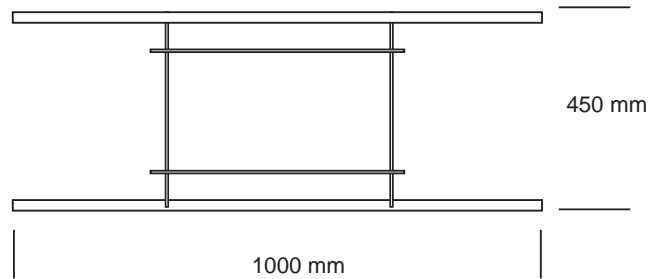

**Symmetry  
Systems**

Tel : 0845 6012482

www.symmetrysystems.co.uk

**Portable Exhibition  
& Display Products**

Overall system height 2.2 m

## 1000 mm Biplane Bannerstand

### 1000 mm Biplane bannerstand:

including carry tube and wrap, feet, panel bars and pole

weight excluding panel 4 kg

Price (rrp) £165