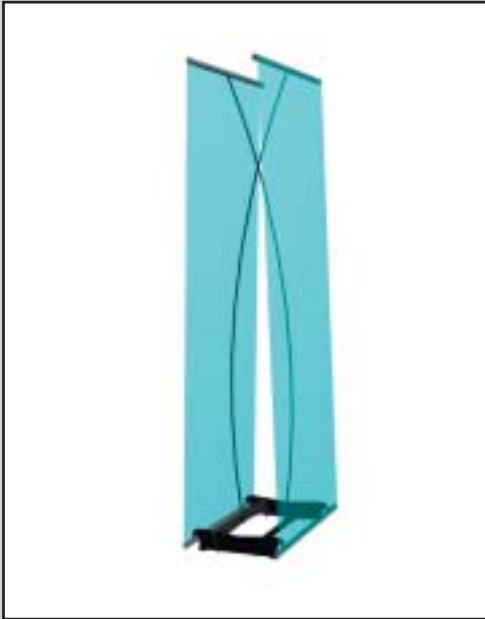

Symmetry
Systems

Tel : 0845 6012482

www.symmetrysystems.co.uk

Portable Exhibition
& Display Products

Overall system height 2.2 m

1000 mm Biplane Bannerstand

1000 mm Biplane bannerstand:

including carry tube and wrap, feet, panel bars and pole

weight excluding panel 4 kg

Price (rrp) £165

Replacements & Extras

1000 mm graphic bars (pair) £25

Tube and Wrap £35

When Designing graphics for the Monoplane banner stand it may be useful to bear in mind the following :

The top and bottom of the panels wrap around the graphic bars, meaning that any portion of the image at the extreme top or bottom of the panel will not be visible. To avoid this problem the top and bottom 40 mm should be treated as bleed. See diagram right