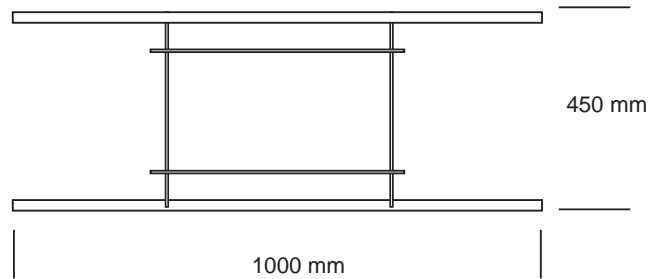

Symmetry
Systems

Tel : 0845 6012482

www.symmetrysystems.co.uk

Portable Exhibition
& Display Products

Overall system height 2.2 m

1000 mm Biplane Bannerstand

1000 mm Biplane bannerstand:

including carry tube and wrap, feet, panel bars and pole

weight excluding panel 4 kg

Price (rrp) £165

Replacements & Extras

1000 mm graphic bars (pair) £25

Tube and Wrap £35

When Designing graphics for the Monoplane banner stand it may be useful to bear in mind the following :

The top and bottom of the panels wrap around the graphic bars, meaning that any portion of the image at the extreme top or bottom of the panel will not be visible. To avoid this problem the top and bottom 40 mm should be treated as bleed. See diagram right