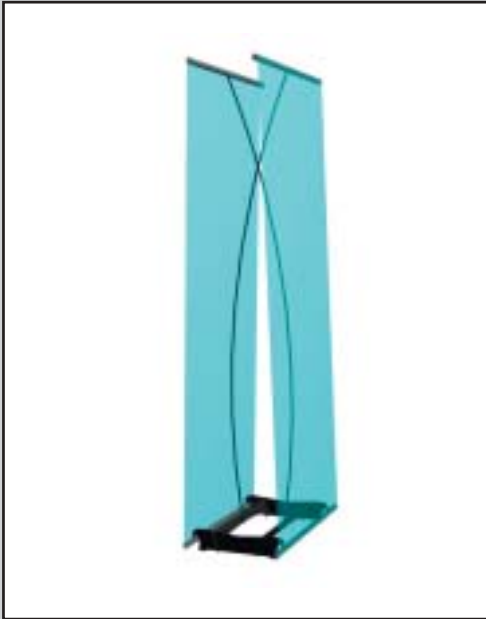

**Symmetry  
Systems**

Tel : 0845 6012482

www.symmetrysystems.co.uk

**Portable Exhibition  
& Display Products**

Overall system height 2.2 m

## 1000 mm Biplane Bannerstand

### 1000 mm Biplane bannerstand:

including carry tube and wrap, feet, panel bars and pole

weight excluding panel 4 kg

Price (rrp) £165

### Replacements & Extras

1000 mm graphic bars (pair) £25

Tube and Wrap £35

When Designing graphics for the Monoplane banner stand it may be useful to bear in mind the following :

The top and bottom of the panels wrap around the graphic bars, meaning that any portion of the image at the extreme top or bottom of the panel will not be visible. To avoid this problem the top and bottom 40 mm should be treated as bleed. See diagram right